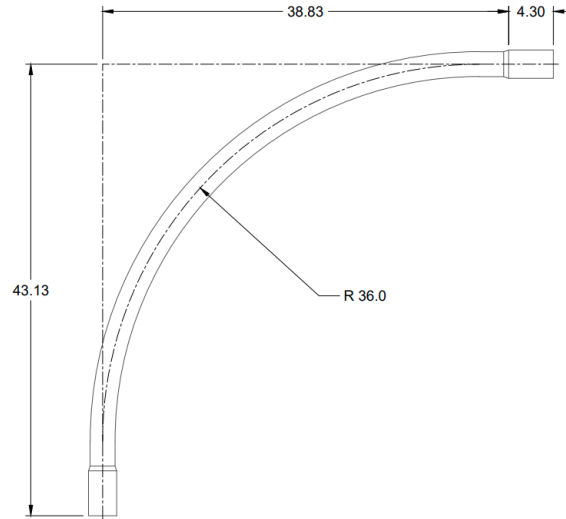

Dear Valued Customers,

We are pleased to announce that GPk Products now offers long sweep 90 degree bends that are UL listed . The long sweep 90 degree bends are available in 2", 3", and 4" sch40 conduit.

323-L2UL -Gray in color

Part #	Description	List price
323-L2UL	2" X 90 IPS LONG SWEEP HXH	231.12
323-L3UL	3" X 90 IPS LONG SWEEP HXH	428.89
323-L4UL	4" X 90 IPS LONG SWEEP HXH	632.93
	All have a 36" radius	

**FFA for the 90 degree long sweeps will be \$3000. GPk and Indiana seal fittings can be combined to meet FFA.

For more information please contact your factory sales representative or local GPk/IS representative.