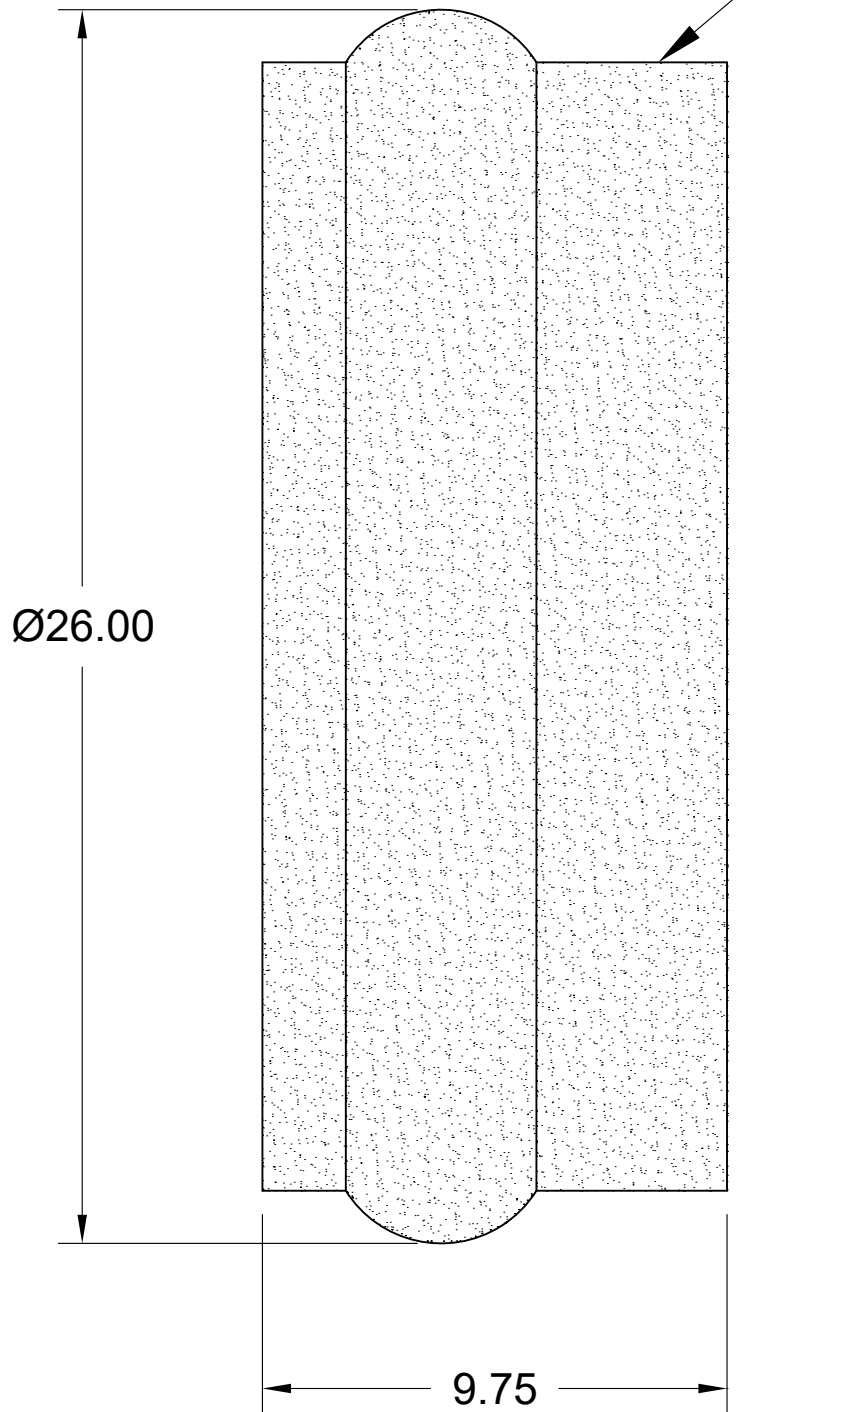

SURFACE COATED WITH SAND

****Non-Standard / Specialty Fittings are Non-Returnable****

FOR REFERENCE ONLY DIMENSIONS SUBJECT TO CHANGE

TITLE
**20" SANDED MANHOLE ADAPTER
C905 DR 18 NON-PRESSURE PVC**

1-800-437-4670

FARGO, ND

DATE 5-9-14

SCALE NONE

PART NO. Y16-0020