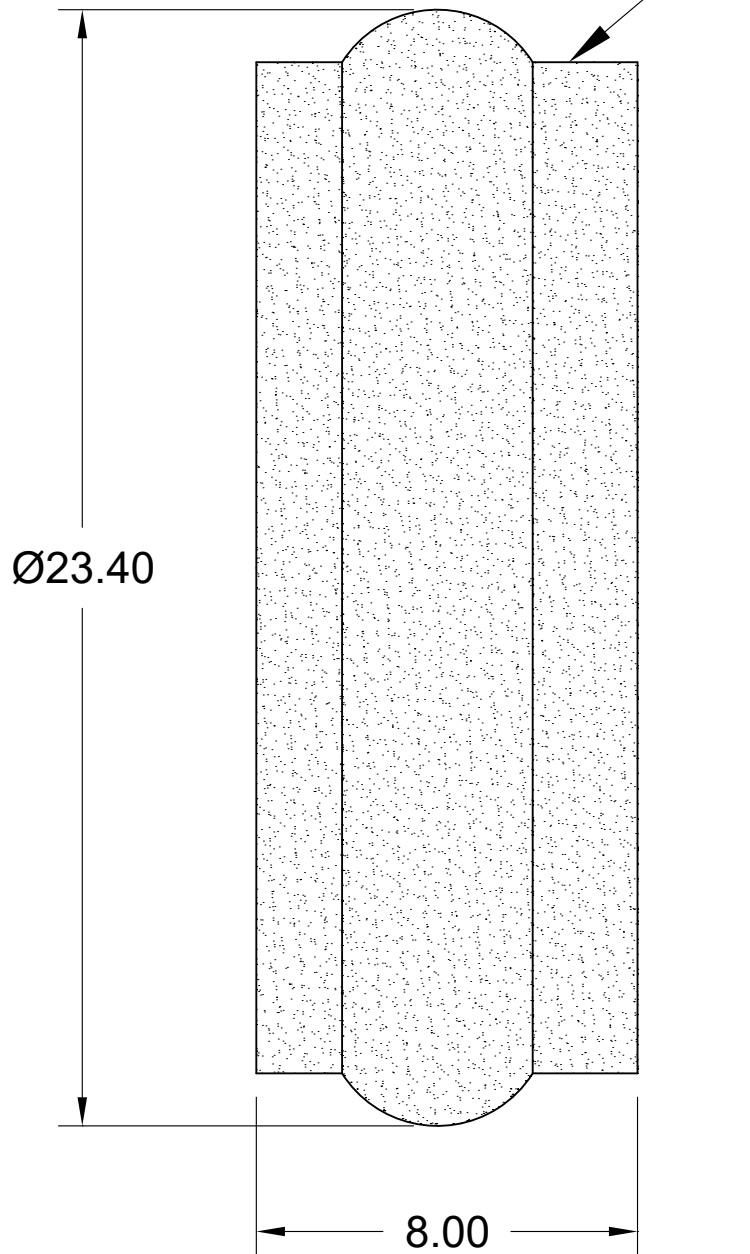

SURFACE COATED WITH SAND

****Non-Standard / Specialty Fittings are Non-Returnable****

FOR REFERENCE ONLY DIMENSIONS SUBJECT TO CHANGE

TITLE

**18" SANDED MANHOLE ADAPTER
C905 DR 18 NON-PRESSURE PVC**

1-800-437-4670

FARGO, ND

DATE 5-9-14

SCALE NONE

PART NO. Y16-0018