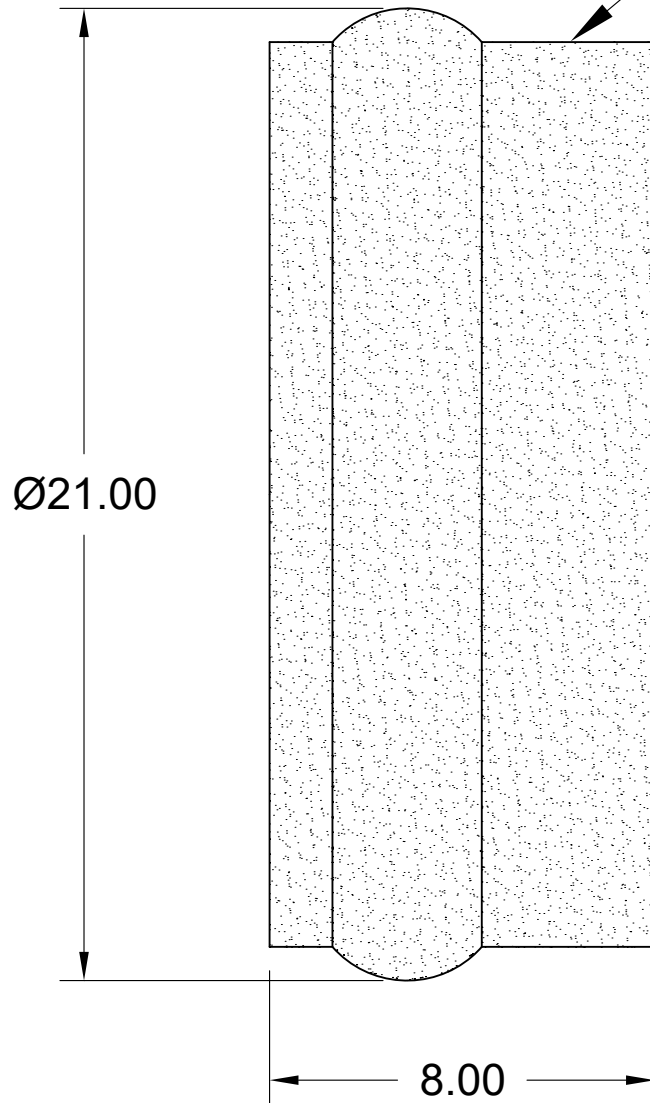

SURFACE COATED WITH SAND

**\*\*Non-Standard / Specialty Fittings are Non-Returnable\*\***

FOR REFERENCE ONLY

DIMENSIONS SUBJECT TO CHANGE

TITLE

**16" SANDED MANHOLE ADAPTER  
C905 DR 18 NON-PRESSURE PVC**

1-800-437-4670

FARGO, ND

DATE 5-9-14

SCALE NONE

PART NO. Y16-0016