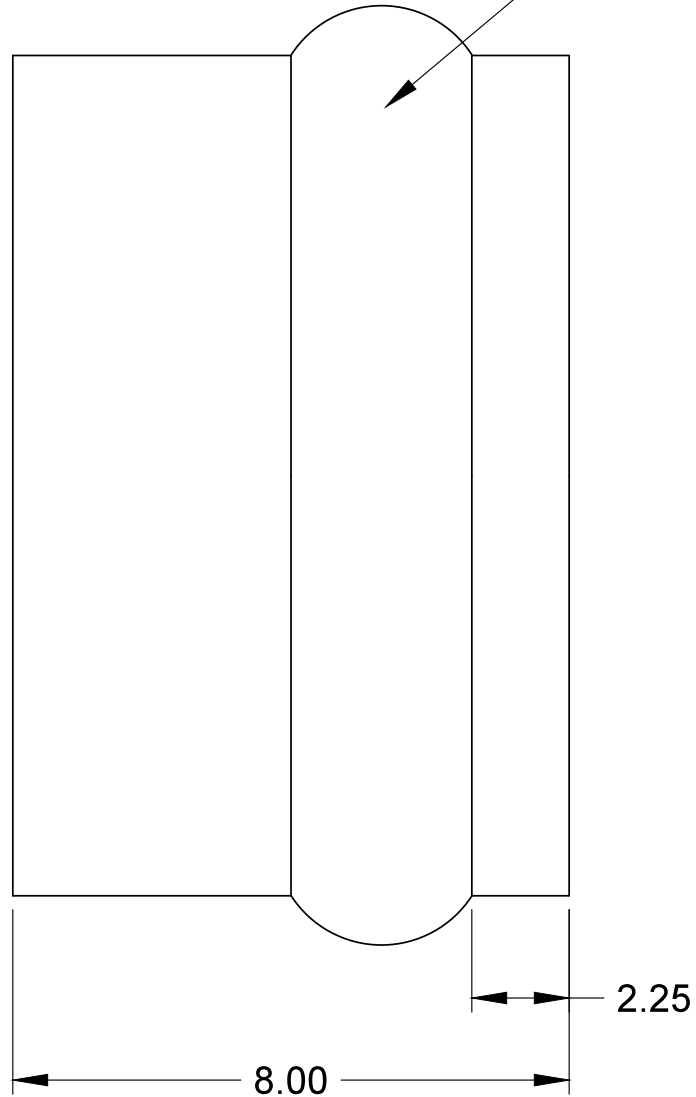

SURFACE COATED WITH SAND

FOR REFERENCE ONLY

DIMENSIONS SUBJECT TO CHANGE

TITLE

10" SANDED MANHOLE ADAPTER G  
C900 DR 18 NON-PRESSURE PVC

1-800-437-4670 FARGO, ND

DATE 7-30-10

SCALE NONE

PART NO. Y16-0010