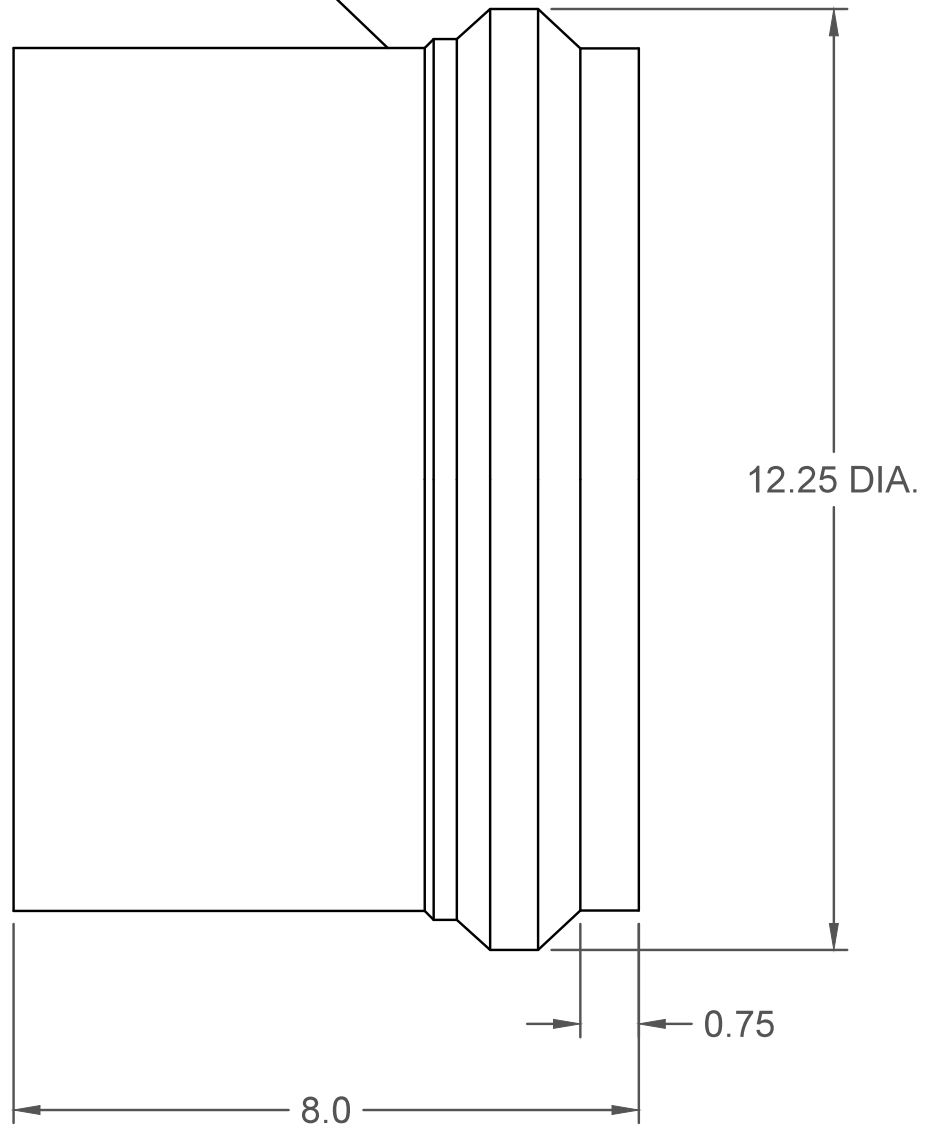

SURFACE COATED WITH SAND

FOR REFERENCE ONLY DIMENSIONS SUBJECT TO CHANGE

TITLE

10" SANDED MANHOLE ADAPTER G
D3034/F1336 SDR 26 PSM PVC

1-800-437-4670 FARGO, ND

DATE 10-10-13

SCALE NONE

PART NO. 916-0010