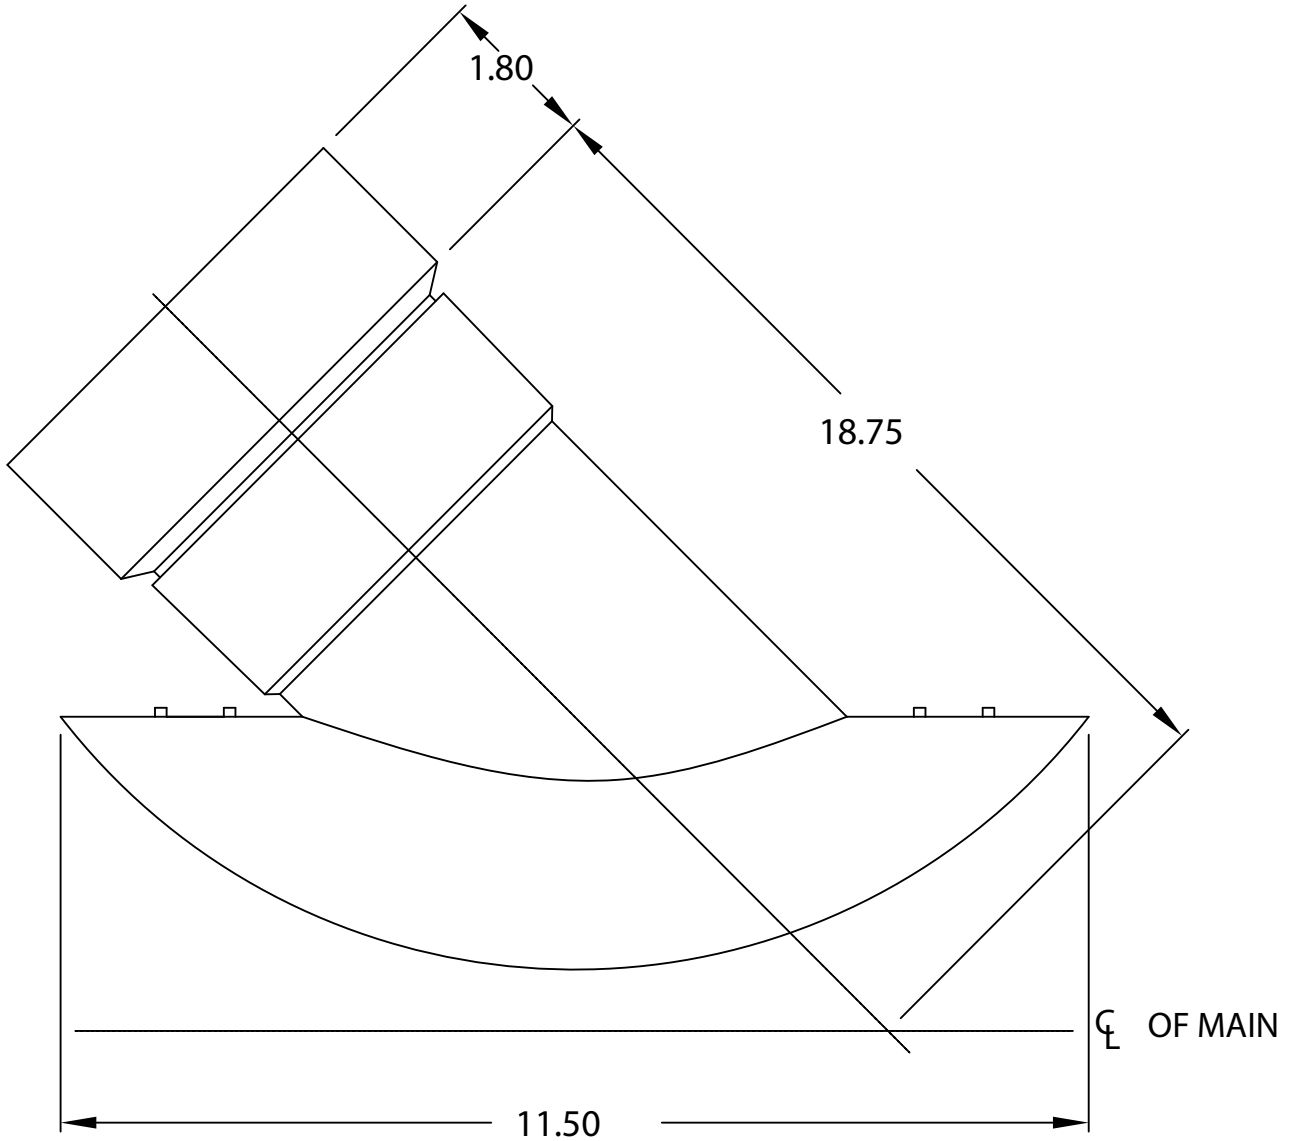

SADDLE COMES WITH 2 STAINLESS  
STEEL STRAPS #133-0018

FOR REFERENCE ONLY DIMENSIONS SUBJECT TO CHANGE

TITLE

18" x 4" SADDLE WYE HxH  
SDR 35 PSM SKIRT x SCH 40 IPS BRANCH

1-800-437-4670

FARGO, ND

DATE 10-01-08

SCALE NONE

PART NO. 701-0184