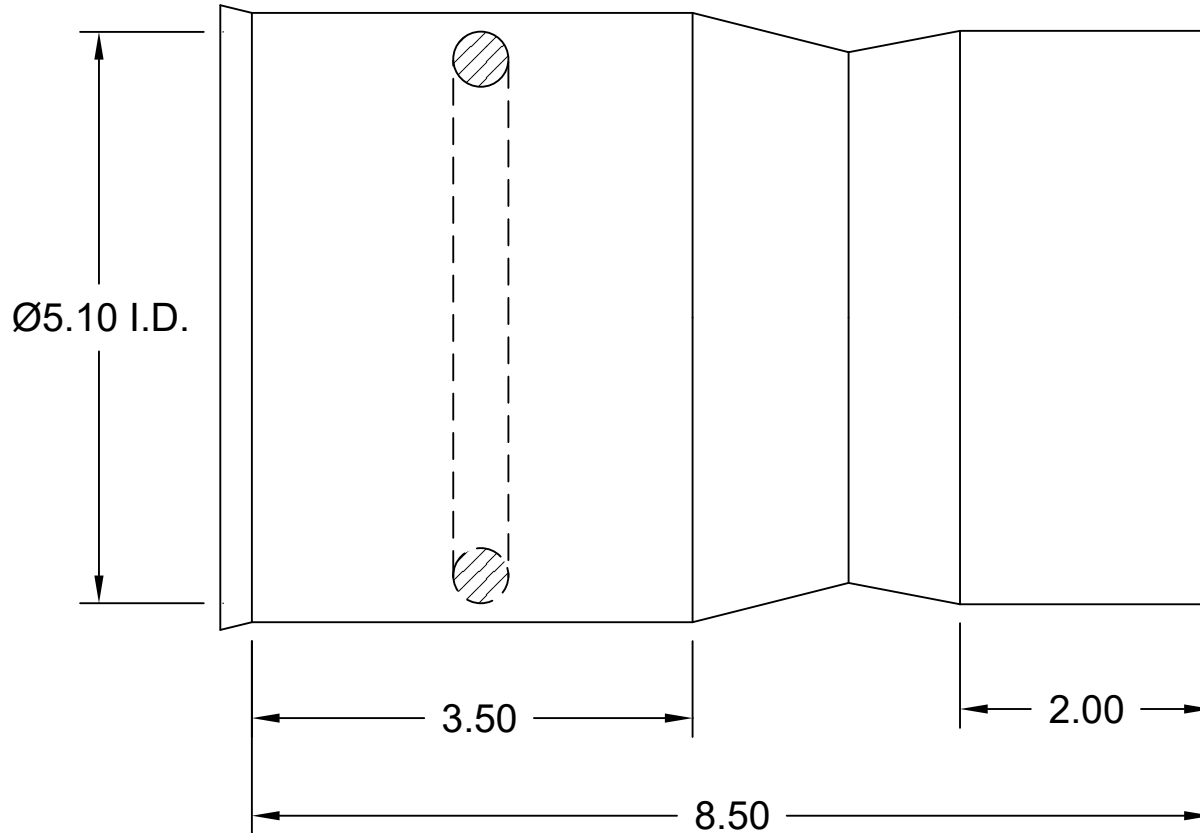

Drawing shows position of the 3/8" O-Ring gasket in the Cast Iron Socket
 O-Ring gasket available upon request. O-Ring will be shipped loose

FOR REFERENCE ONLY DIMENSIONS IN INCHES DIMENSIONS SUBJECT TO CHANGE

TITLE

4" ADAPTER HxH W / O-RING
 C.I. EXTRA HEAVY SOIL PIPE HUB x SDR 35 PSM HUB

1-800-437-4670 FARGO, ND

DATE 8-15-18

SCALE NONE

PART NO. 238-0004W