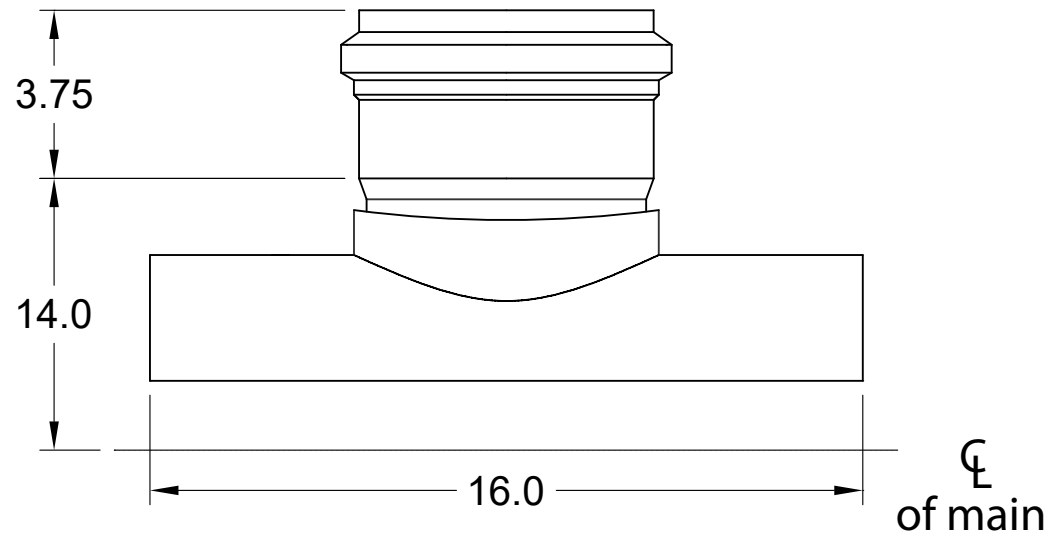

Ø22.05

1-800-437-4670 FARGO, ND

FOR REFERENCE ONLY DIMENSIONS SUBJECT TO CHANGE

TITLE

21" x 6" SADDLE TEE GxG  
D3034/F1336 SDR 35 PSM PVC

DATE 11-12-13 SCALE NONE PART NO. 136-0216