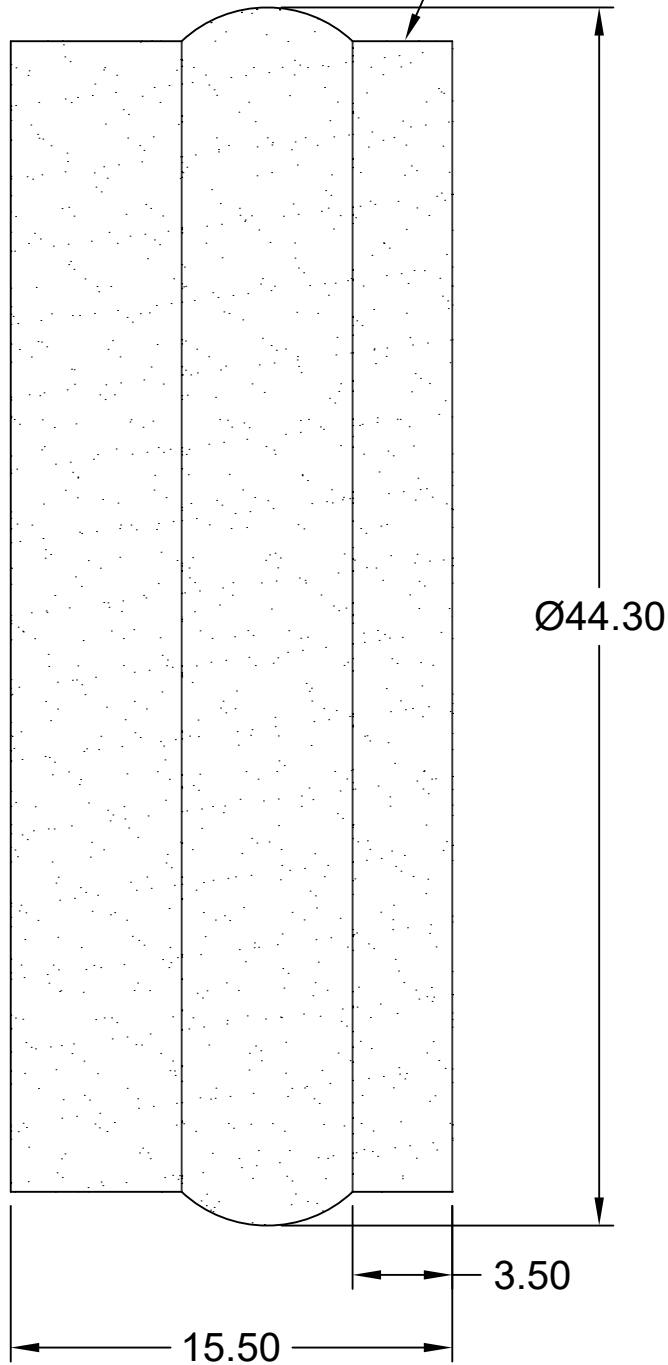

SURFACE COATED WITH SAND

FOR REFERENCE ONLY

DIMENSIONS SUBJECT TO CHANGE

TITLE

**36" SANDED MANHOLE ADAPTER  
F679/F1336 PS46 CIOD PVC**

1-800-437-4670

FARGO, ND

DATE 7-12-12

SCALE NONE

PART NO.

116-0036