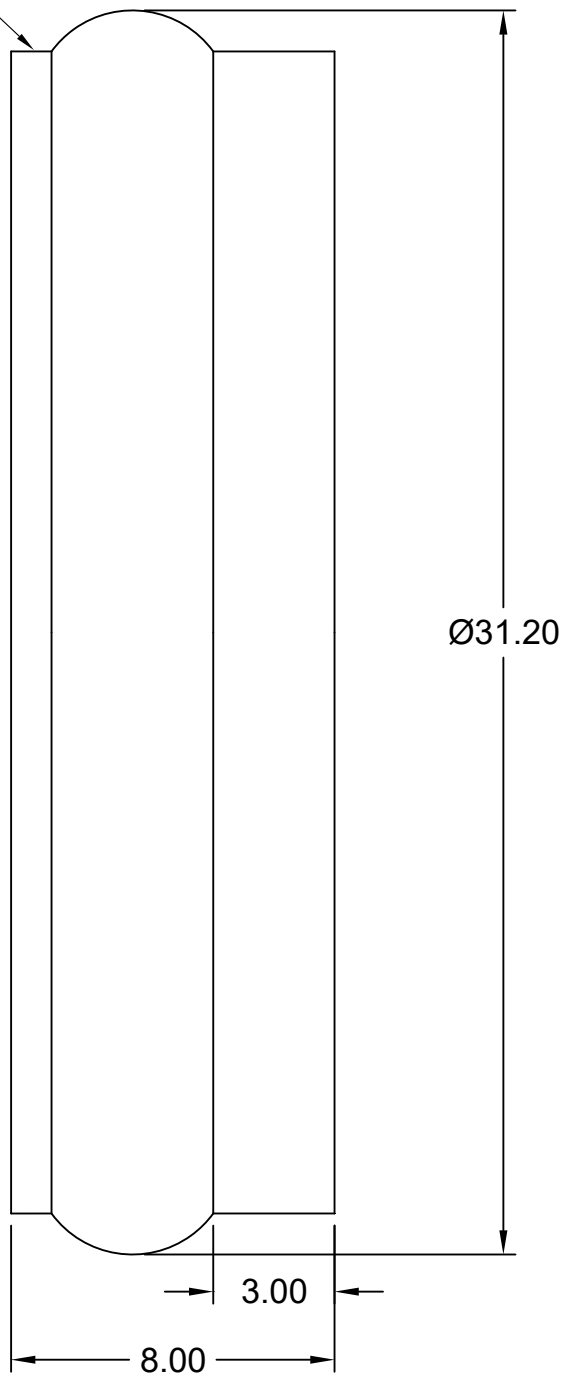

SURFACE COATED WITH SAND

FOR REFERENCE ONLY

DIMENSIONS SUBJECT TO CHANGE

TITLE

**27" SANDED MANHOLE ADAPTER
F679/F1336 PS 46 PSM PVC**

1-800-437-4670

FARGO, ND

DATE 06-04-09

SCALE NONE

PART NO.

116-0027