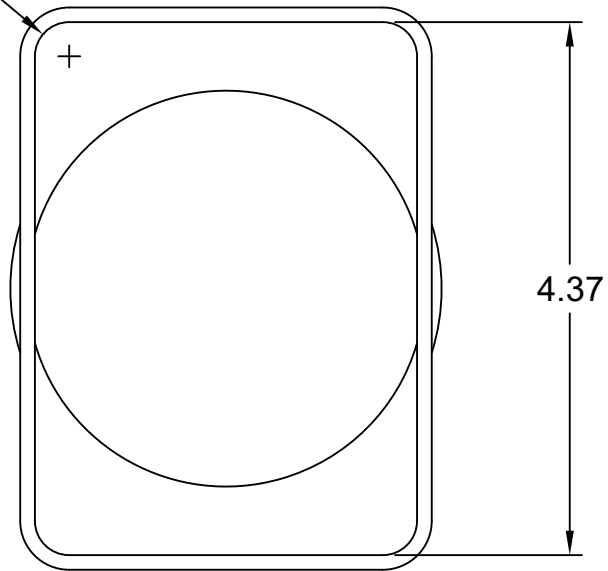

R .28

FOR REFERENCE ONLY DIMENSIONS SUBJECT TO CHANGE

TITLE

3.12 x 4.37 x 3 DOWNSPOUT ADAPTER CENTERED
D3034 SDR 35 PSM PVC

1-800-437-4670

FARGO, ND

DATE 03-29-13

SCALE NONE

PART NO. 291-0343