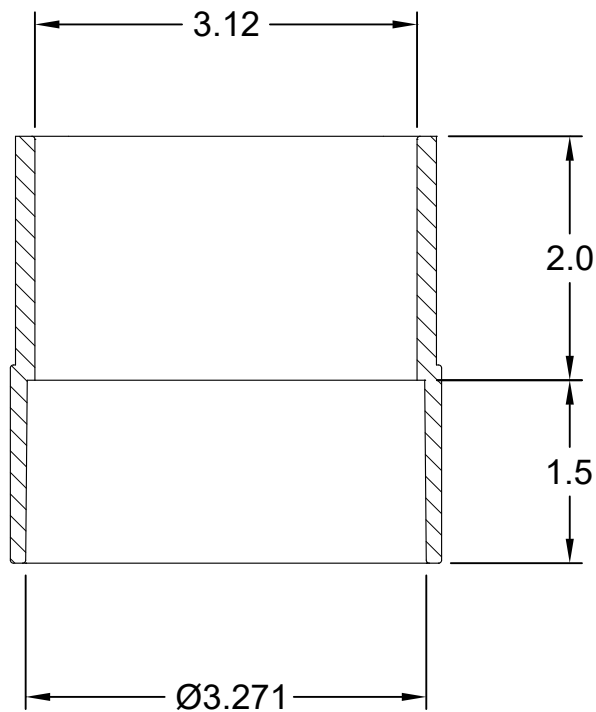

R .28

FOR REFERENCE ONLY DIMENSIONS SUBJECT TO CHANGE

TITLE

3.12 x 4.37 x 3 DOWNSPOUT ADAPTER CENTERED
D3034 SDR 35 PSM PVC

1-800-437-4670

FARGO, ND

DATE 03-29-13

SCALE NONE